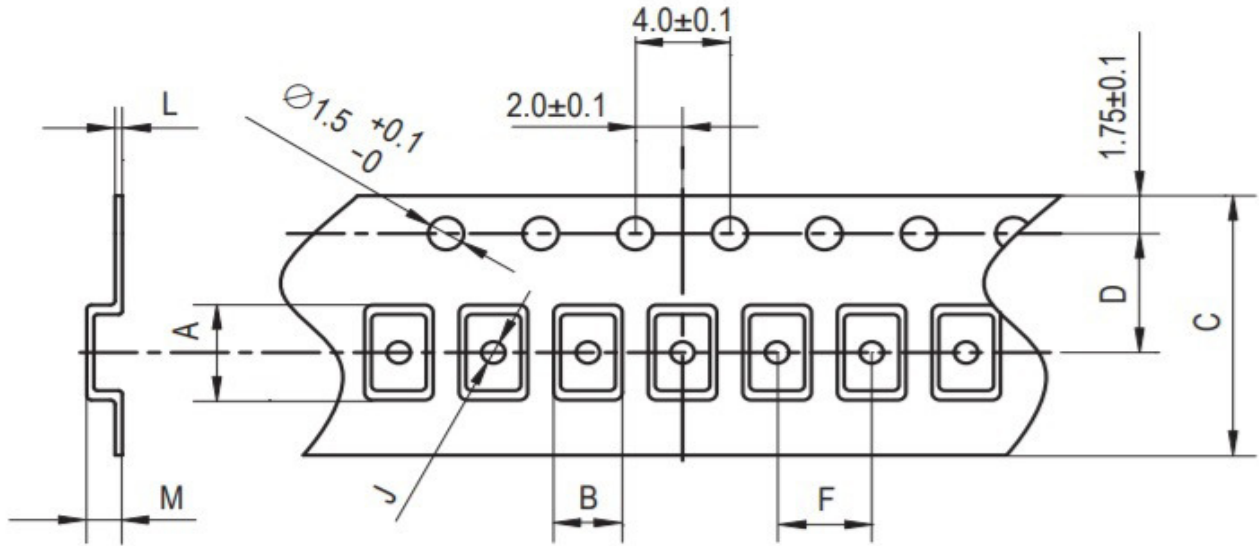

REVISIONS			
REV	DESCRIPTION	DATE	APPROVED

A	B	C	D	F	J	L	M	Reel Dia.	Qty/Reel
15.4	5.3	24.0	11.5	12.0	1.7	0.4	4.4	300	1000pcs

ECS INC. INTERNATIONAL
1105 S. Ridgeview
Olathe, KS 66062
(913) 782-7787

SIGNATURES	DATE
DRN AJ	10/3/2017
CHK BL	10/3/2017
APP BS	10/3/2017

TITLE
CSM-7X Tape Spec.

SIZE	DWG NO.	REV
A		-

Dimensions in mm

CAGE CODE: 1G8B7

SHEET 1 OF 1