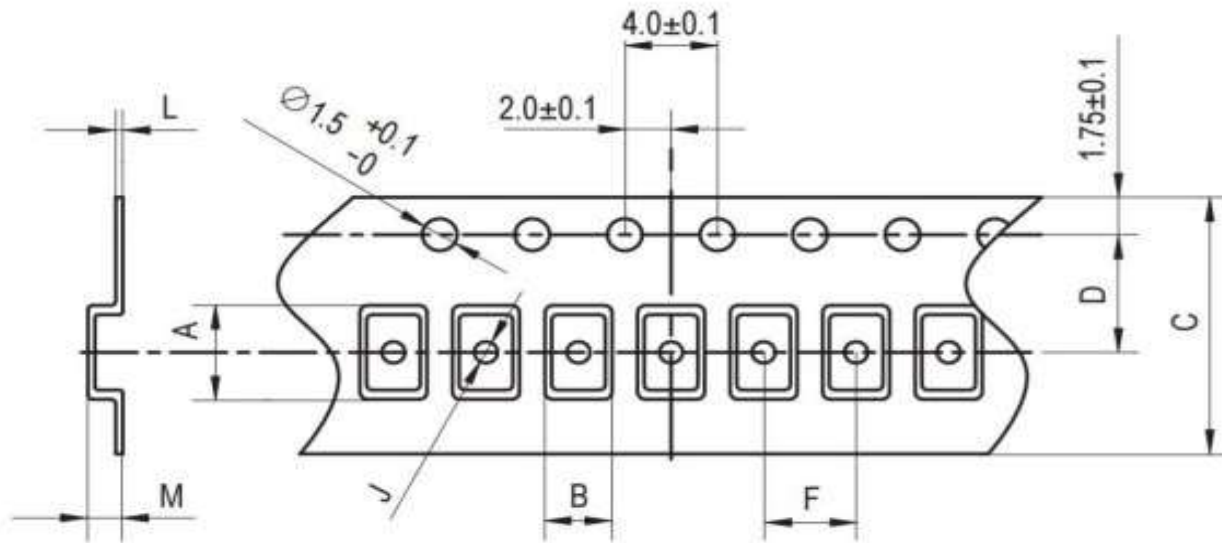

REVISIONS			
REV	DESCRIPTION	DATE	APPROVED

A	B	C	D	F	J	L	M	Reel Dia.	Qty/Reel
6.4	3.9	12.0	5.5	8.0	1.5	0.3	1.5	178	1000pcs

ECS INC. INTERNATIONAL 15351 W. 109th Street Lenexa, KS 66219 (913) 782-7787		
TITLE ECS-23G Tape Specification		
SIZE A	DWG NO.	REV -
CAGE CODE: 1G8B7		SHEET 1 OF 1

Dimensions in mm