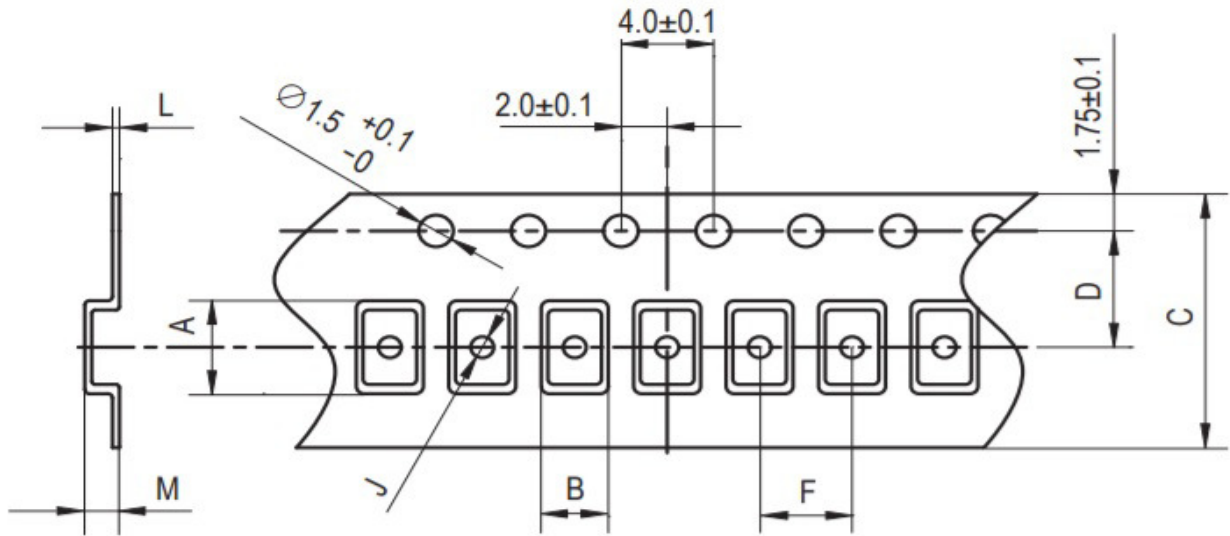

REVISIONS			
REV	DESCRIPTION	DATE	APPROVED

A	B	C	D	F	J	L	M	Reel Dia.	Qty/Reel
7.2	1.55	16.0	7.5	4.0	1.0	0.3	1.5	180	3000pcs

ECS INC. INTERNATIONAL
1105 S. Ridgeview
Olathe, KS 66062
(913) 782-7787

SIGNATURES	DATE
DRN AJ	10/3/2017
CHK BL	10/3/2017
APP BS	10/3/2017

TITLE
ECX-71 Tape Spec.

SIZE A	DWG NO.	REV -
CAGE CODE: 1G8B7		SHEET 1 OF 1

Dimensions in mm