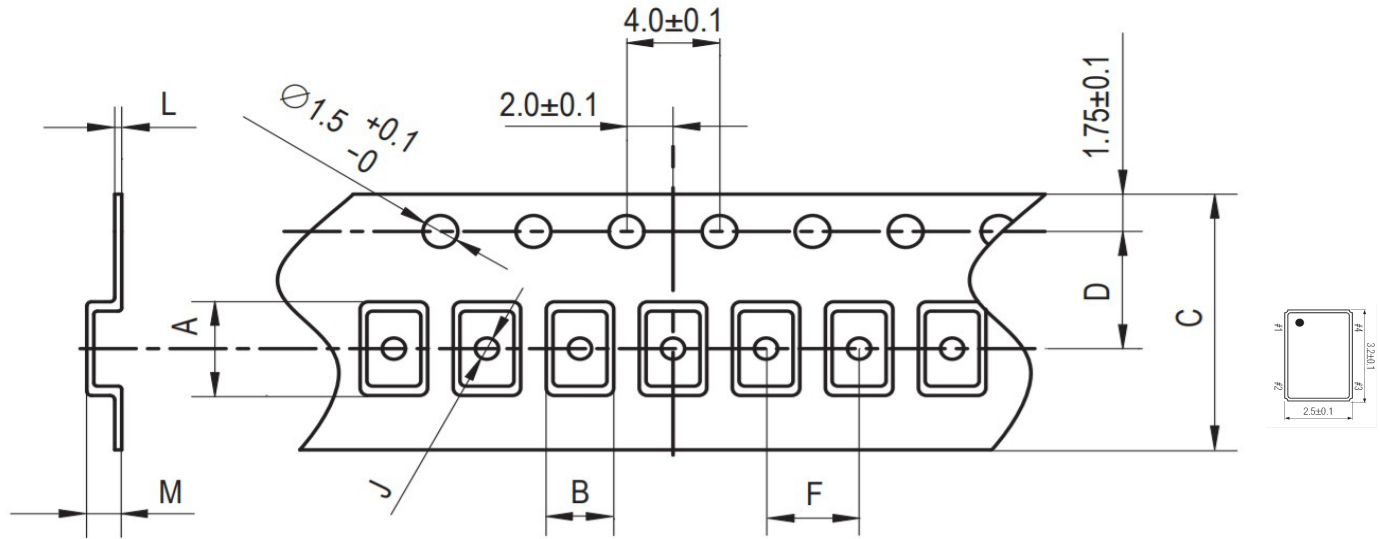

REVISIONS			
REV	DESCRIPTION	DATE	APPROVED

A	B	C	D	F	J	L	M	Reel Dia.	Qty/Reel
3.5	2.8	8.0	3.5	4.0	1.0	0.25	1.4	180	1000

 ECS INC. INTERNATIONAL 1105 S. Ridgeview Olathe, KS 66062 (913) 782-7787		
TITLE <b>ECS-2318 Tape Specification</b>		
SIZE <b>A</b>	DWG NO.	REV -
CAGE CODE: 1G8B7		SHEET 1 OF 1

**Dimensions in mm**