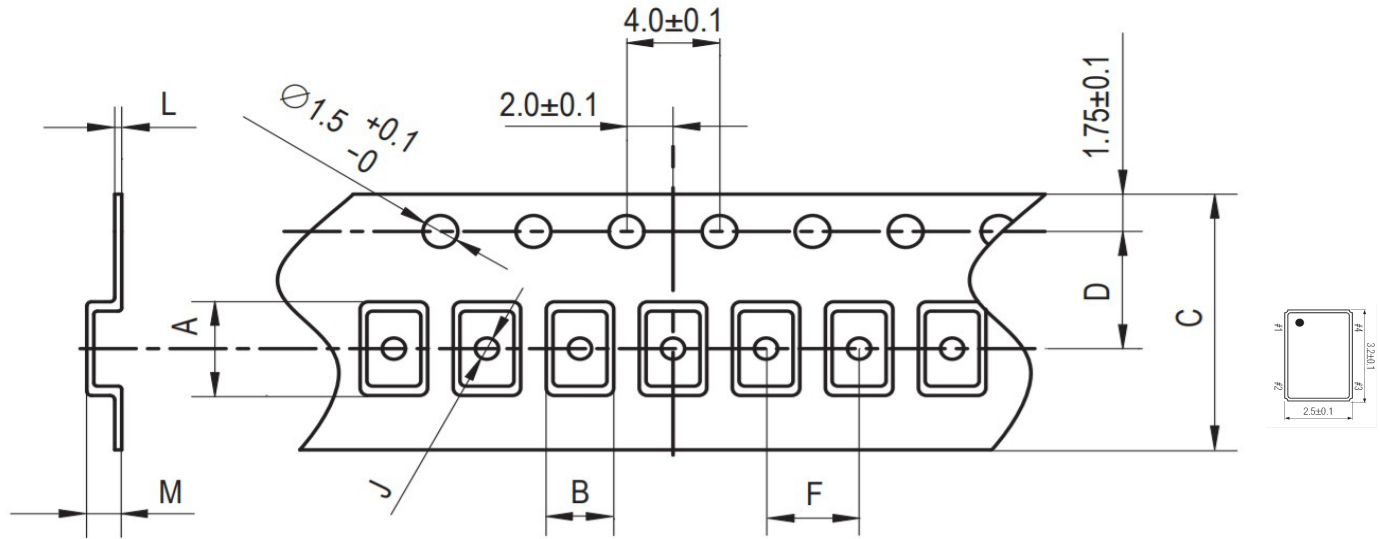

REVISIONS			
REV	DESCRIPTION	DATE	APPROVED

A	B	C	D	F	J	L	M	Reel Dia.	Qty/Reel
3.5	2.8	8.0	3.5	4.0	1.0	0.25	1.4	180	1000

 ECS INC. INTERNATIONAL 1105 S. Ridgeview Olathe, KS 66062 (913) 782-7787		
TITLE ECS-2325/2333 Tape Specification		
SIZE A	DWG NO.	REV -
CAGE CODE: 1G8B7		SHEET 1 OF 1

Dimensions in mm