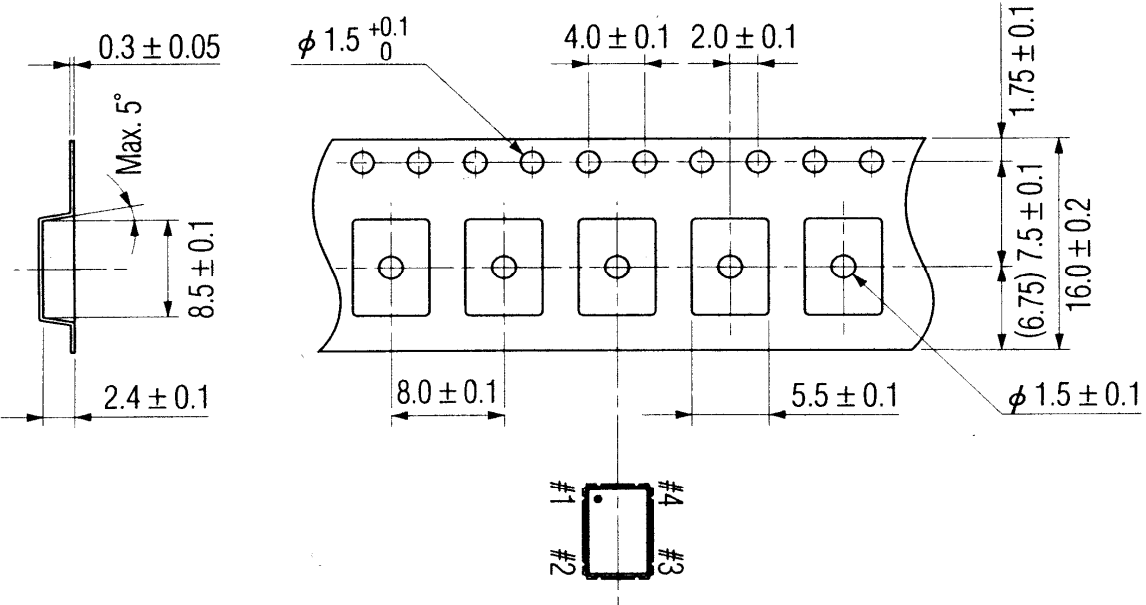

REVISIONS			
REV	DESCRIPTION	DATE	APPROVED

TAPE SPECIFICATIONS

1000pcs. per reel (180mm dia.)

ECS INC. INTERNATIONAL 1105 S. Ridgeview Olathe, KS 66062 (913) 782-7787		
TITLE ECS-3951M-BN/3953M-BN Tape Spec.		
SIZE A	DWG NO. 3951M-BN/3953M-BN	REV -
Dimensions in mm		CAGE CODE: 1G8B7
		SHEET 1 OF 1