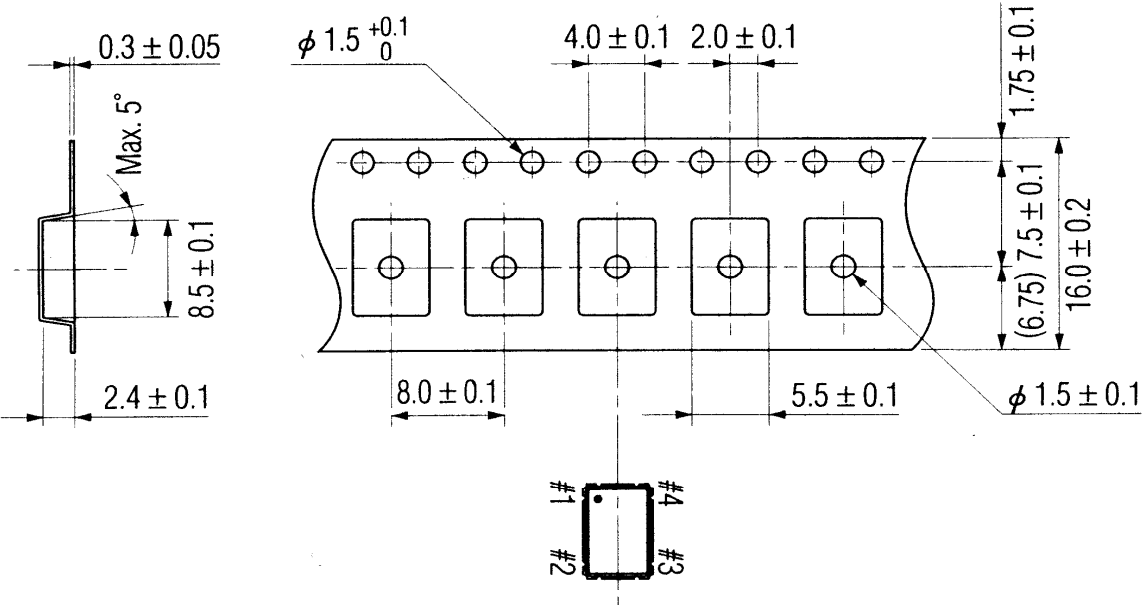

REVISIONS			
REV	DESCRIPTION	DATE	APPROVED

TAPE SPECIFICATIONS

1000pcs. per reel (180mm dia.)

ECS INC. INTERNATIONAL 1105 S. Ridgeview Olathe, KS 66062 (913) 782-7787		
TITLE ECS-5718/5725 Tape Specification		
SIZE A	DWG NO. ECS-5718/5725-Tape	REV -
CAGE CODE: 1G8B7		SHEET 1 OF 1

SIGNATURES	DATE
DRN BL	6/23/1999
CHK RC	6/25/1999
APP DK	6/25/1999
Dimensions in mm	