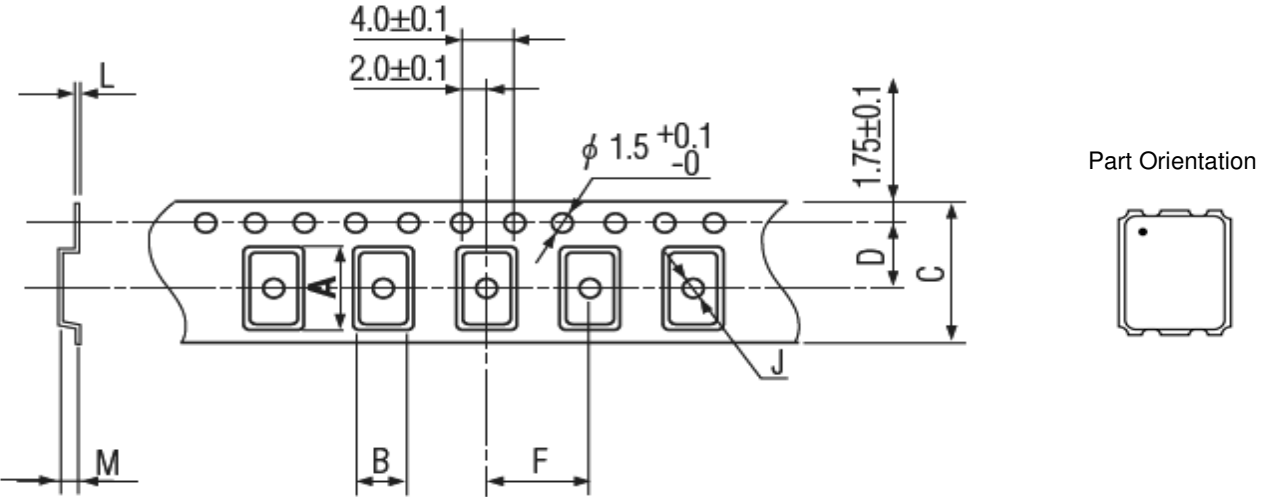

REVISIONS			
REV	DESCRIPTION	DATE	APPROVED

A	B	C	D	F	J	L	M	Reel Dia.	Qty/Reel
7.5	5.5	16.0	7.5	8.0	2.0	0.3	2.2	245	1000pcs

ECS INC. INTERNATIONAL 1105 S. Ridgeview Olathe, KS 66062 (913) 782-7787		
TITLE ECS-PEC25/PEC33 Tape Specification		
SIZE A	DWG NO. ECS-PEC25/PEC33	REV -
Dimensions in mm		CAGE CODE: 1G8B7
SHEET 1 OF 1		